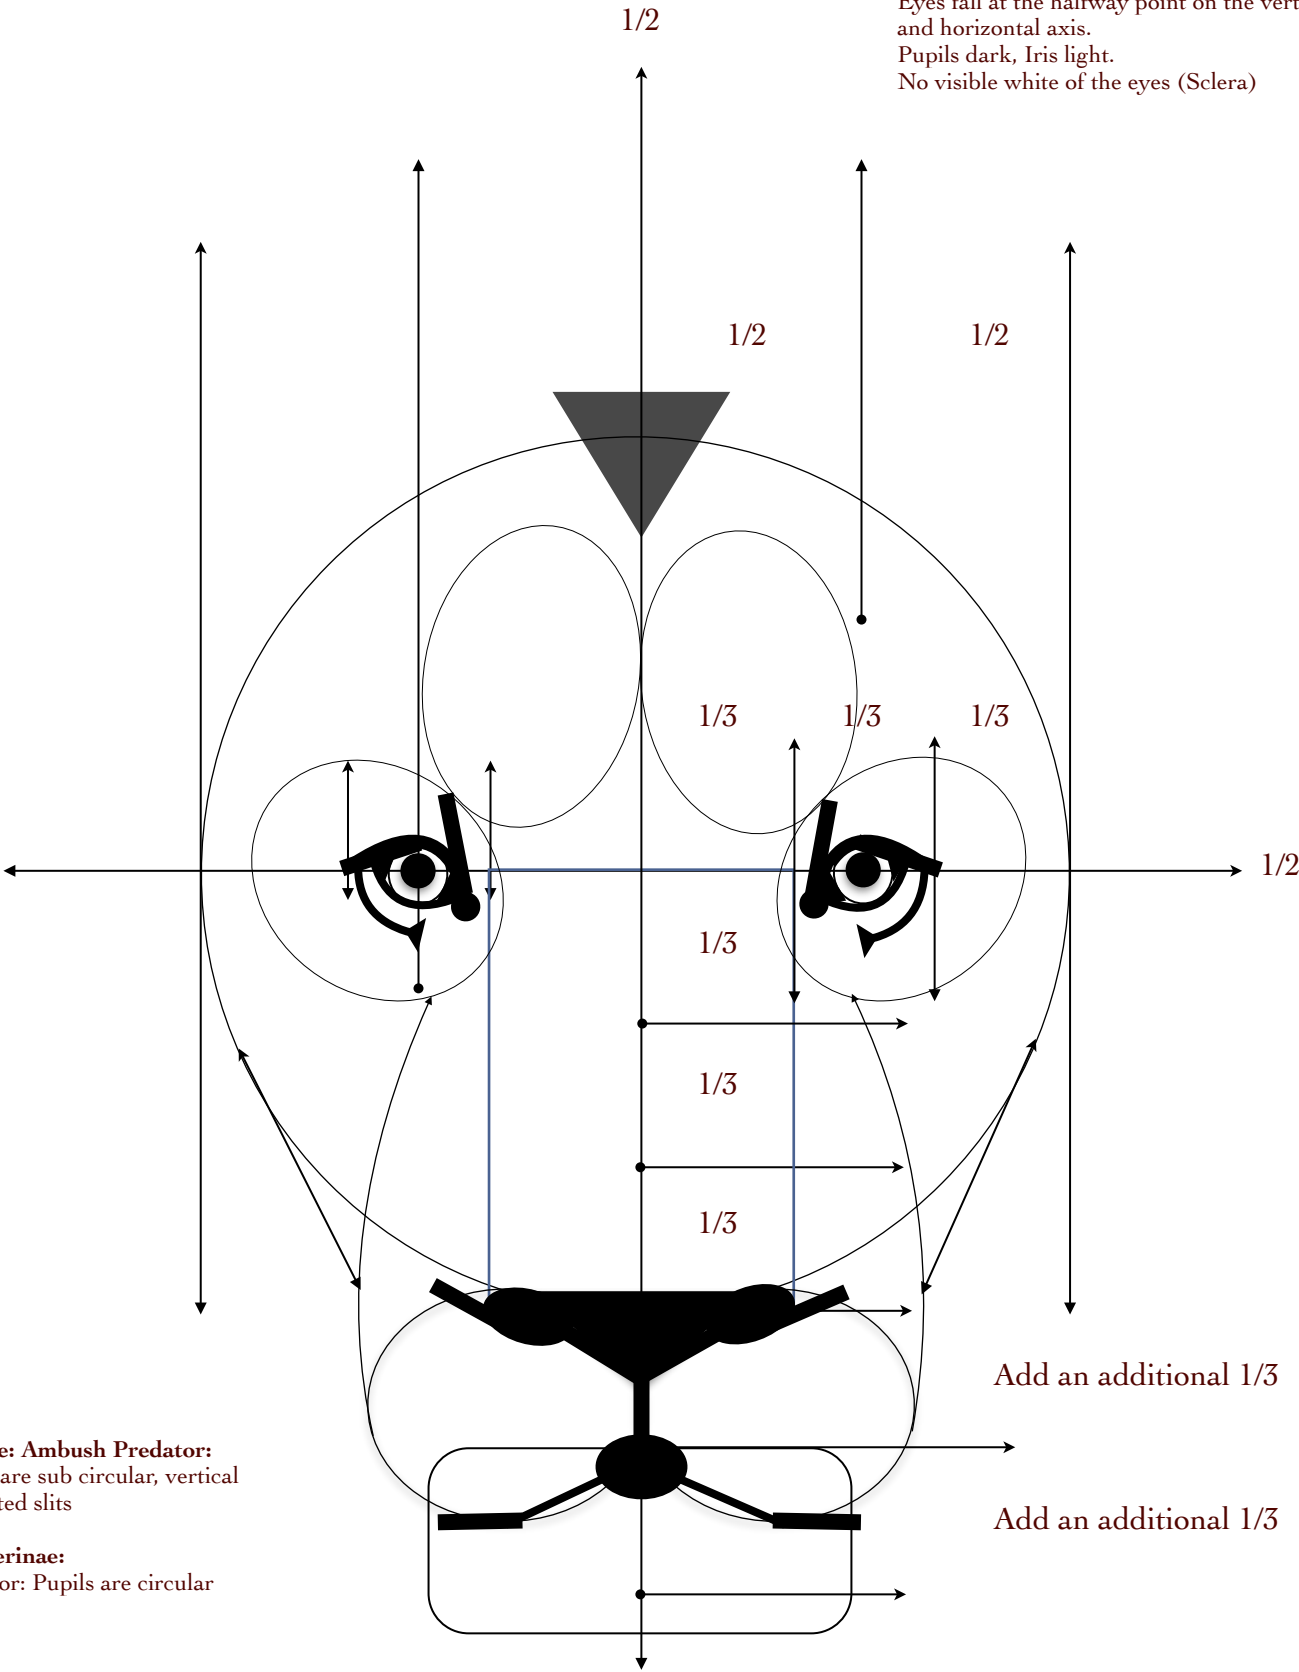

Eyes fall at the halfway point on the vertical and horizontal axis.
 Pupils dark, Iris light.
 No visible white of the eyes (Sclera)

Felinae: Ambush Predator:
 Pupils are sub circular, vertical elongated slits

Pantherinae:
 Predator: Pupils are circular

Add an additional 1/3

Add an additional 1/3

Idealized Proportion: Panthera Leo

Animalia Anatomicae