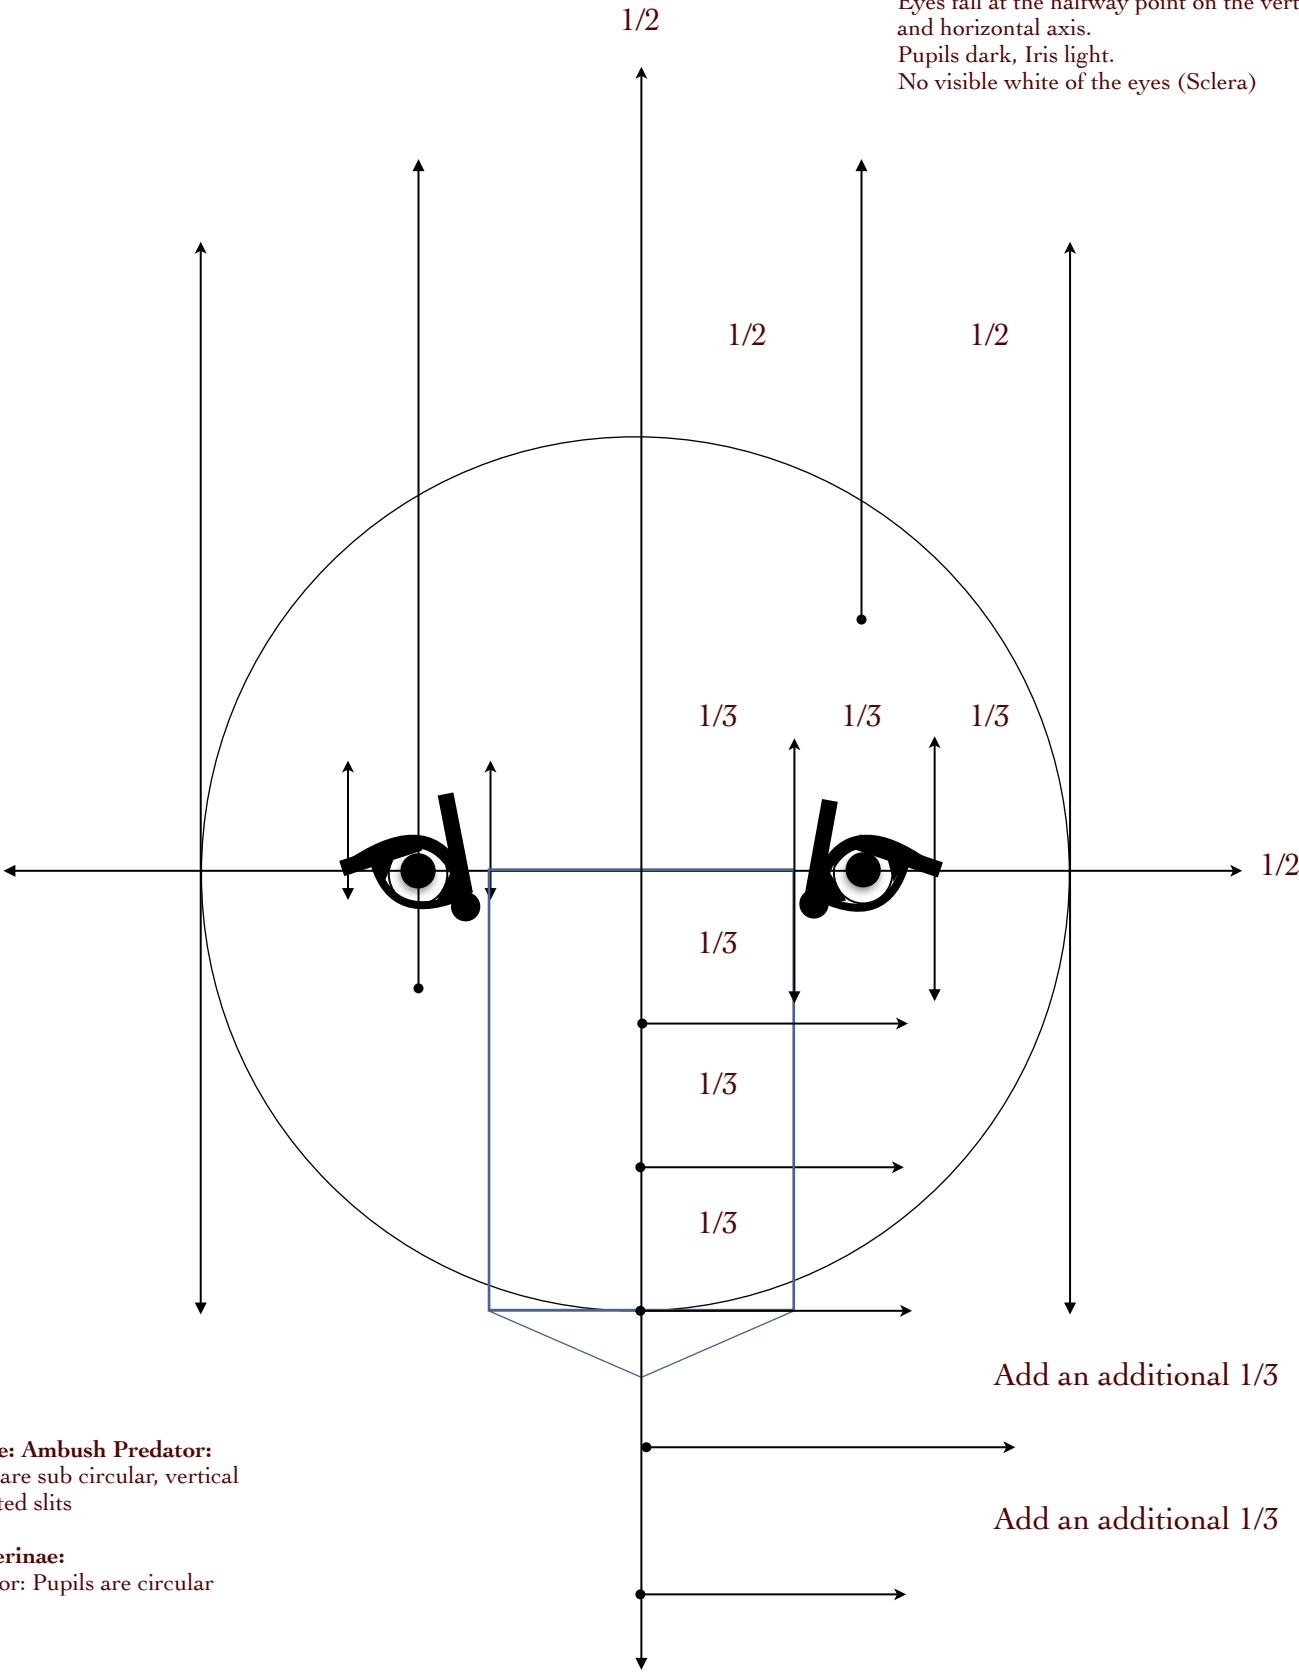

Eyes fall at the halfway point on the vertical and horizontal axis.
 Pupils dark, Iris light.
 No visible white of the eyes (Sclera)

Felinae: Ambush Predator:
 Pupils are sub circular, vertical elongated slits

Pantherinae:
 Predator: Pupils are circular

Idealized Proportion: Panthera Leo

Animalia Anatomicae