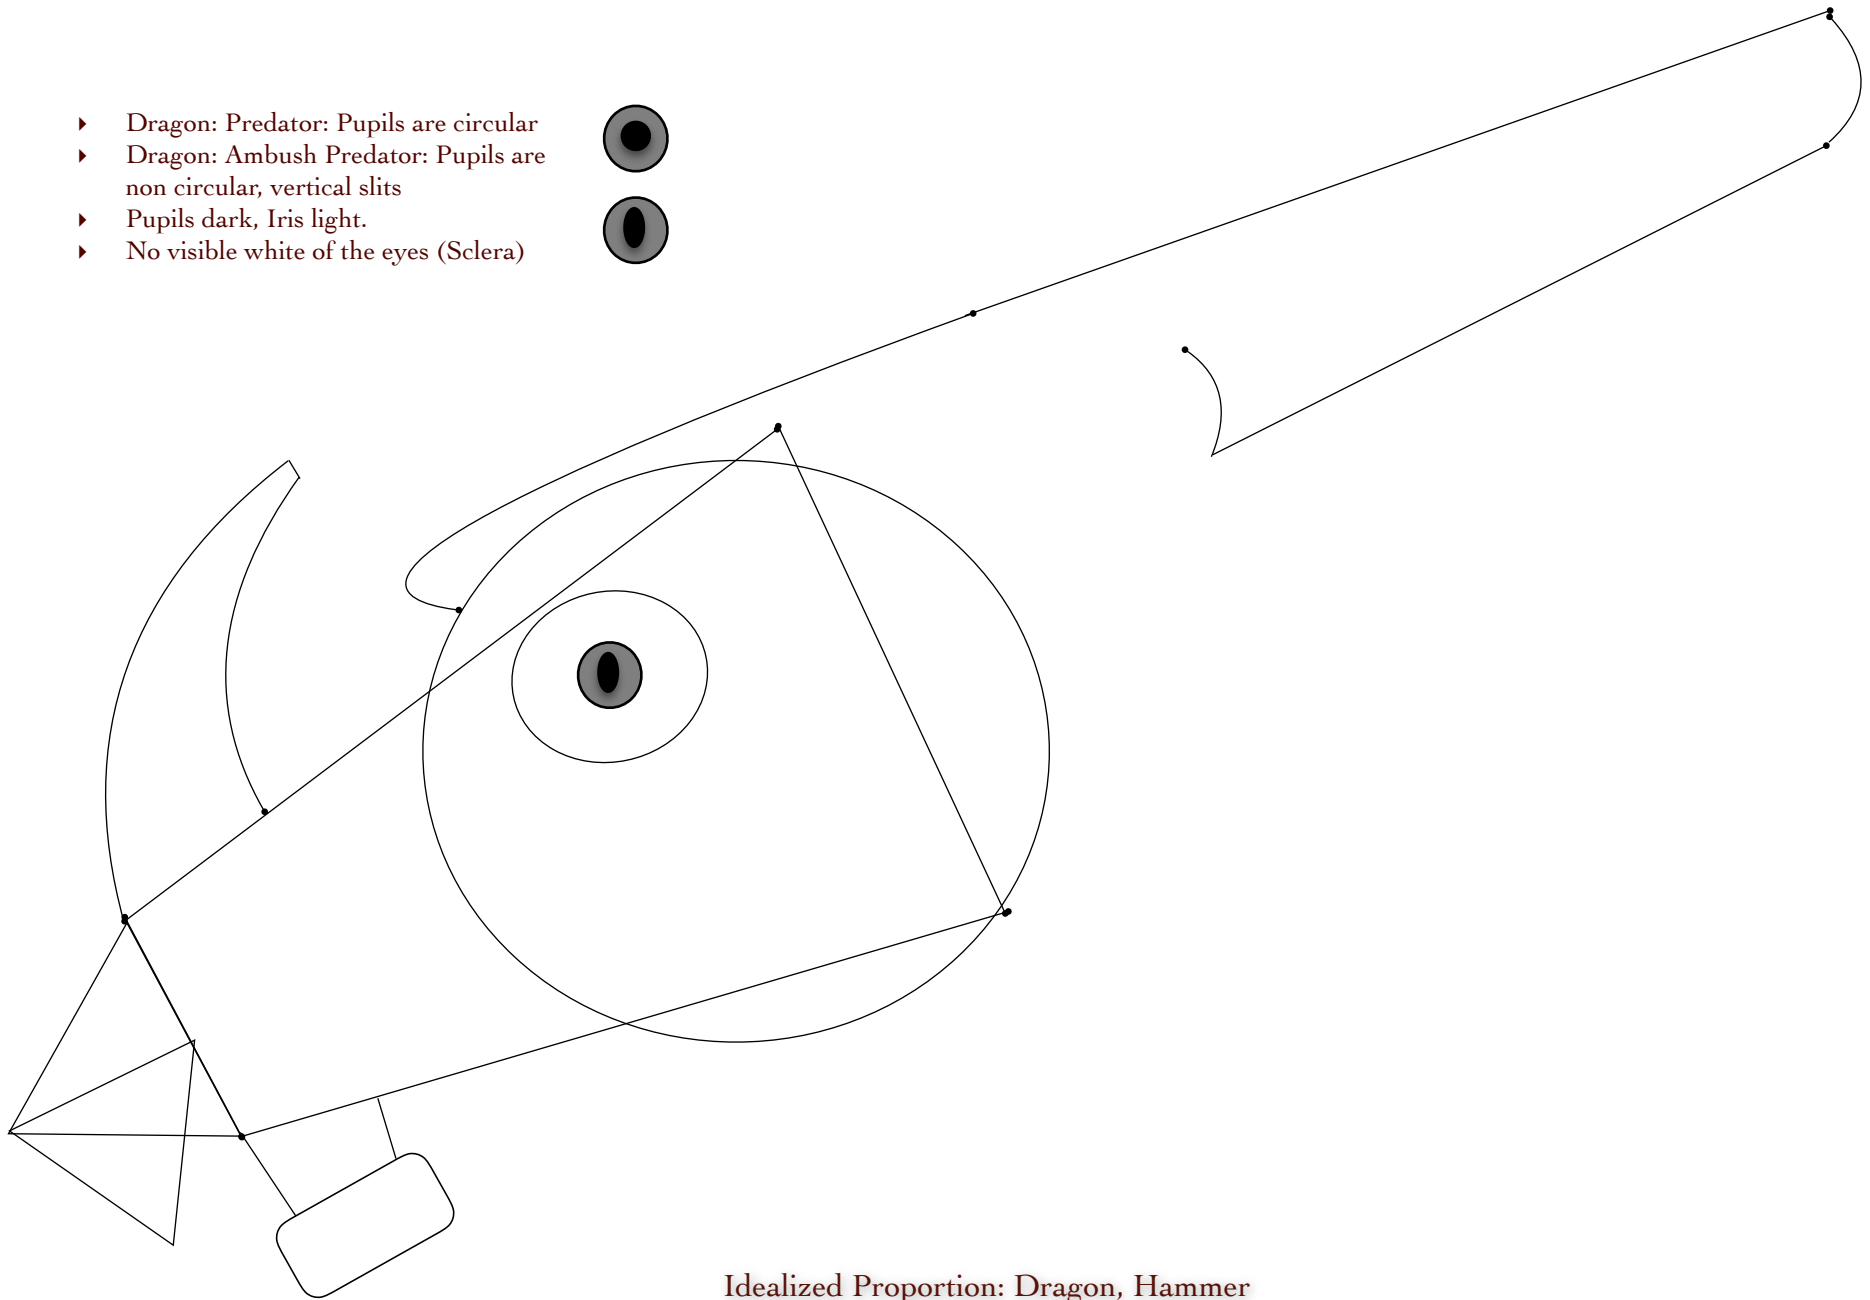

- ▶ Dragon: Predator: Pupils are circular
- ▶ Dragon: Ambush Predator: Pupils are non circular, vertical slits
- ▶ Pupils dark, Iris light.
- ▶ No visible white of the eyes (Sclera)

Idealized Proportion: Dragon, Hammer