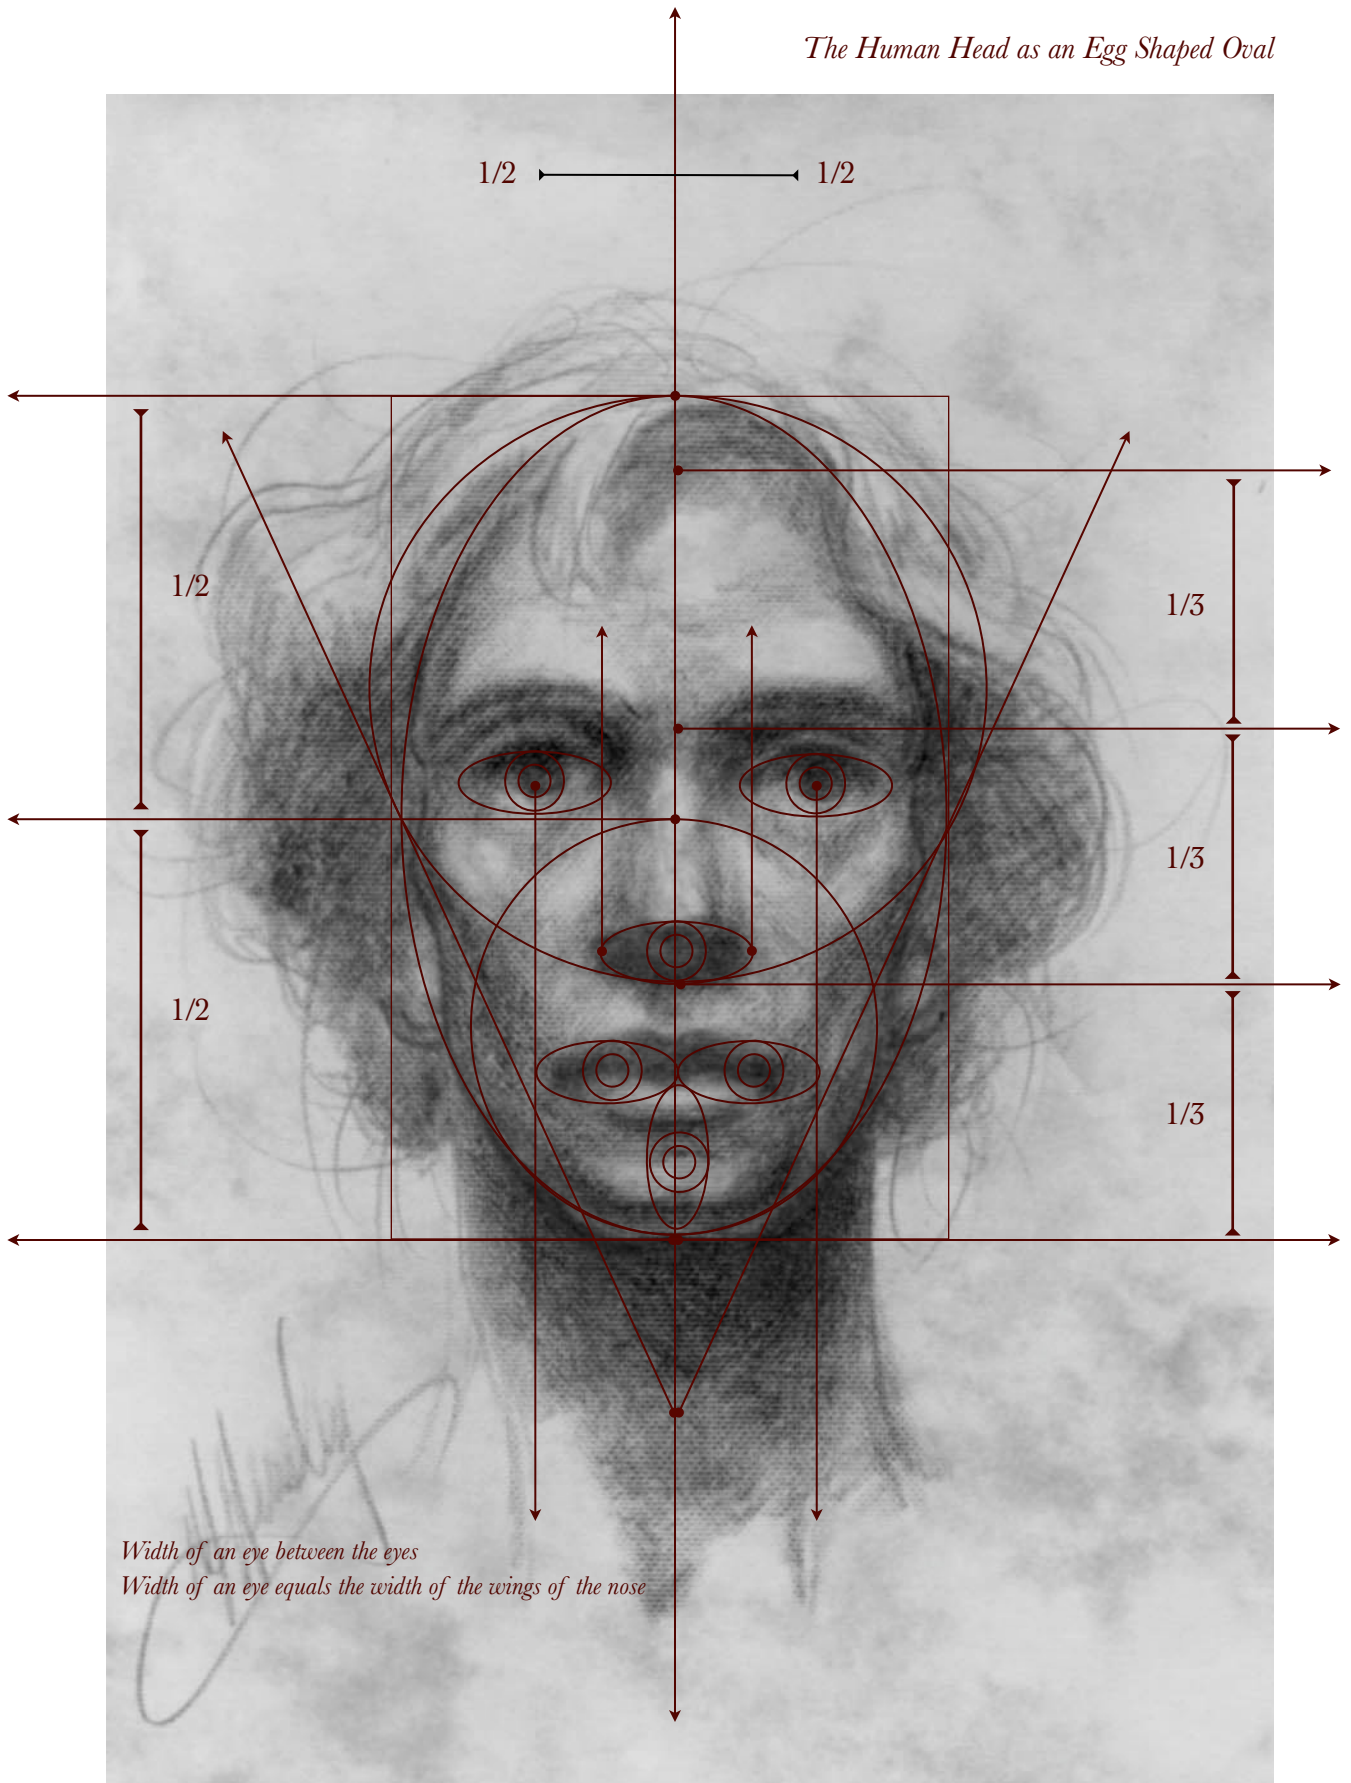

*The Human Head as an Egg Shaped Oval*

*Width of an eye between the eyes  
Width of an eye equals the width of the wings of the nose*

Idealized Proportion of the Human Head

**Humanis Anatomicae**

© Copyright by Michael M. Hensley