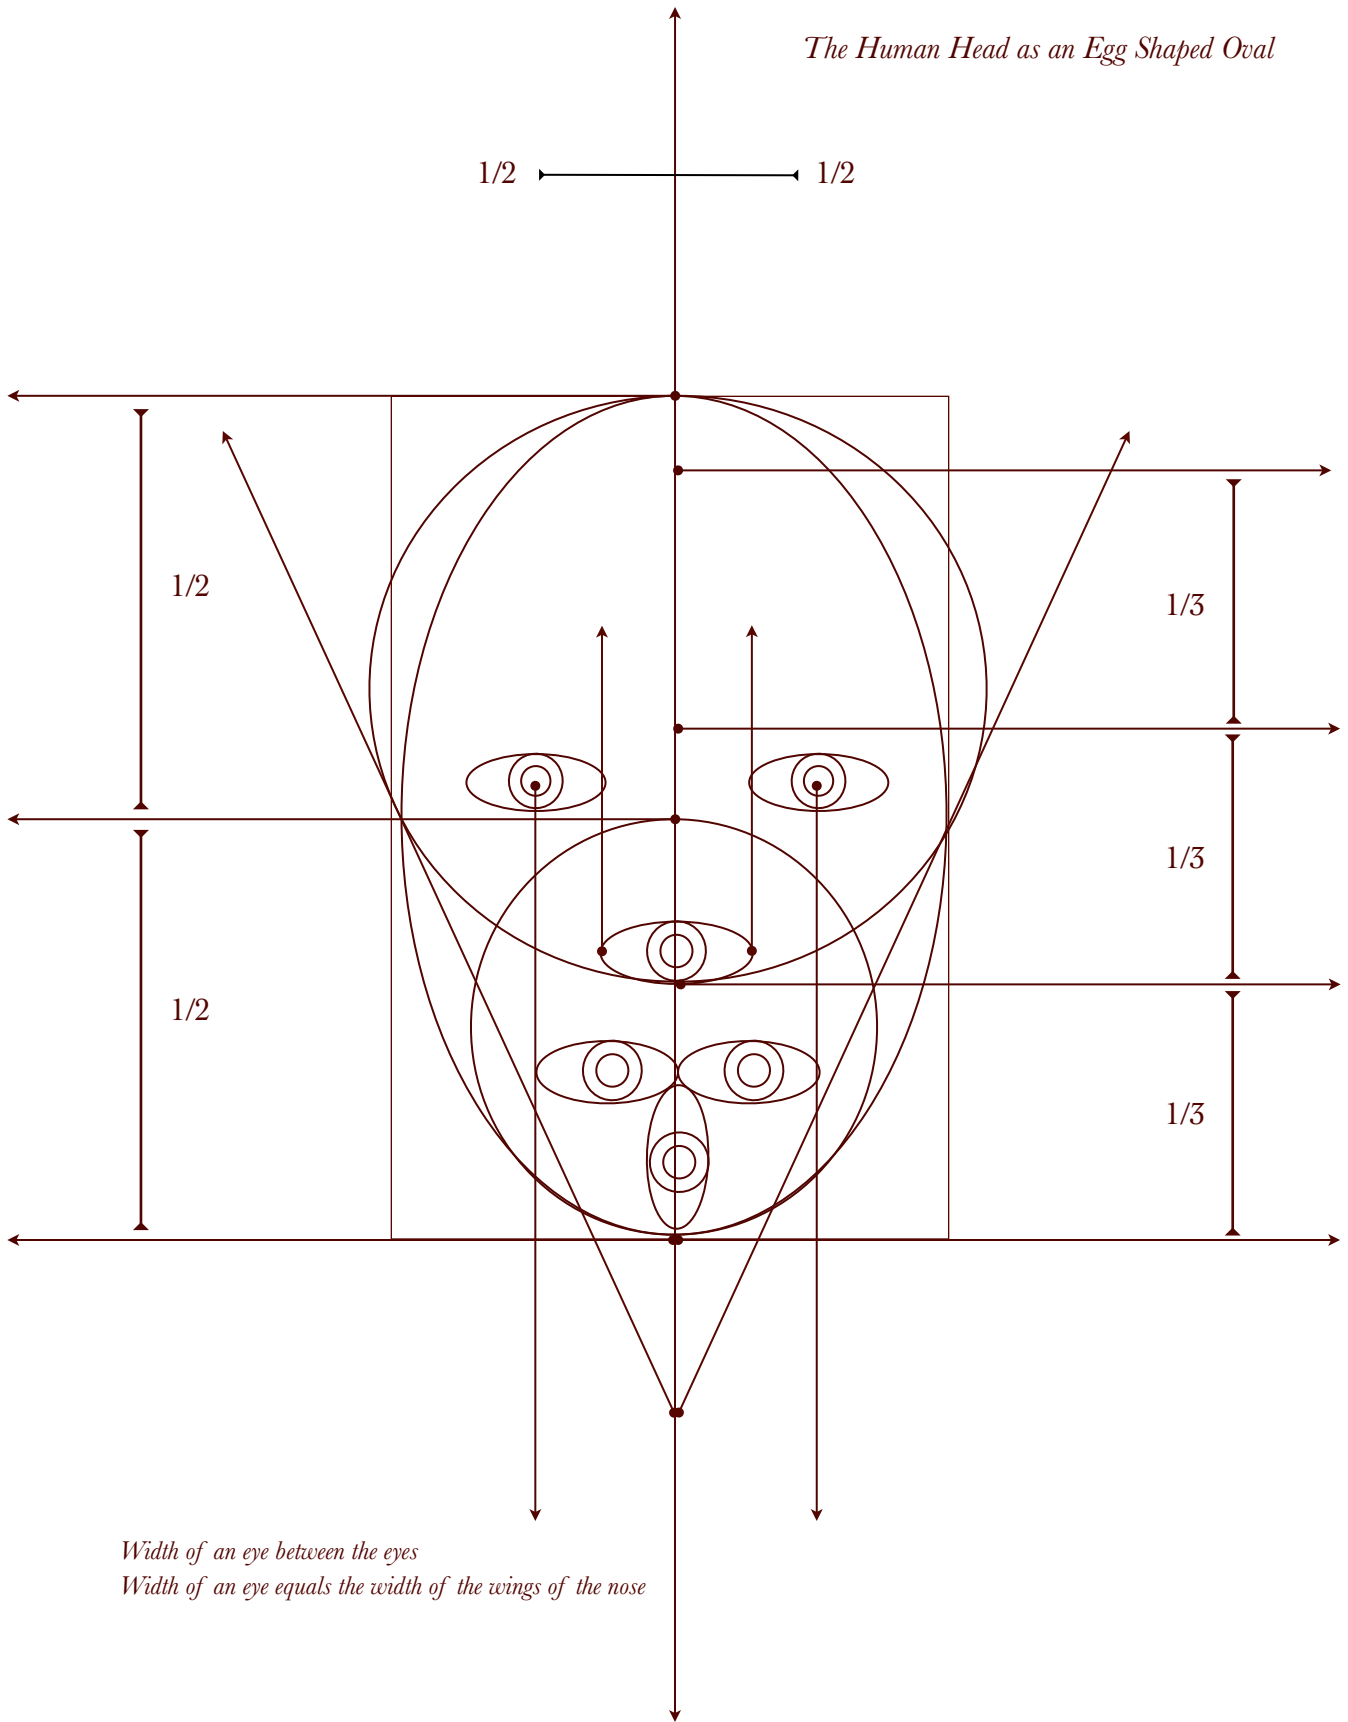

*The Human Head as an Egg Shaped Oval*

*Width of an eye between the eyes*  
*Width of an eye equals the width of the wings of the nose*

Idealized Proportion of the Human Head

**Humanis Anatomicae**

© Copyright by Michael M. Hensley