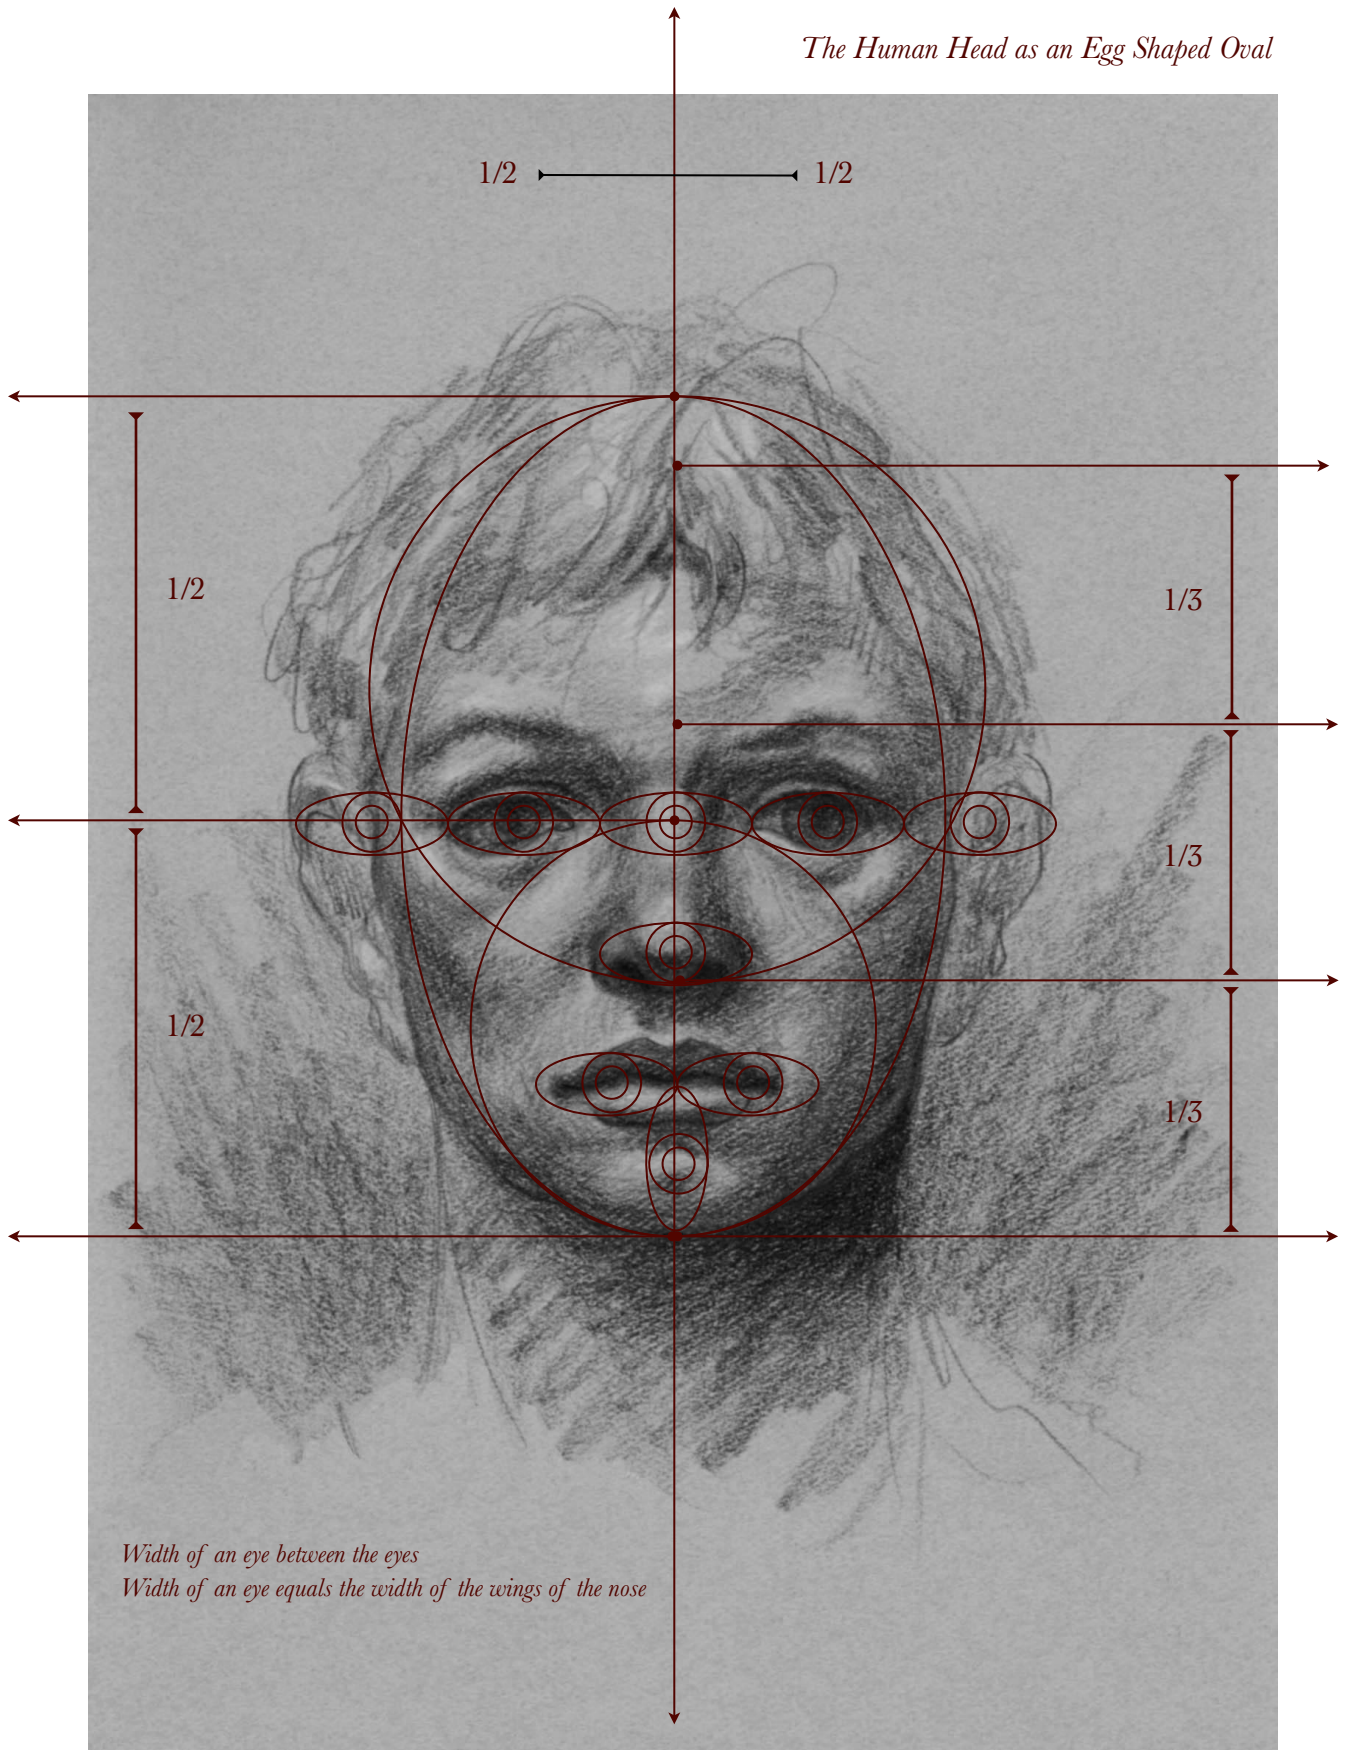

The Human Head as an Egg Shaped Oval

*Width of an eye between the eyes
Width of an eye equals the width of the wings of the nose*

Idealized Proportion of the Human Head

Humanis Anatomicae

© Copyright by Michael M. Hensley