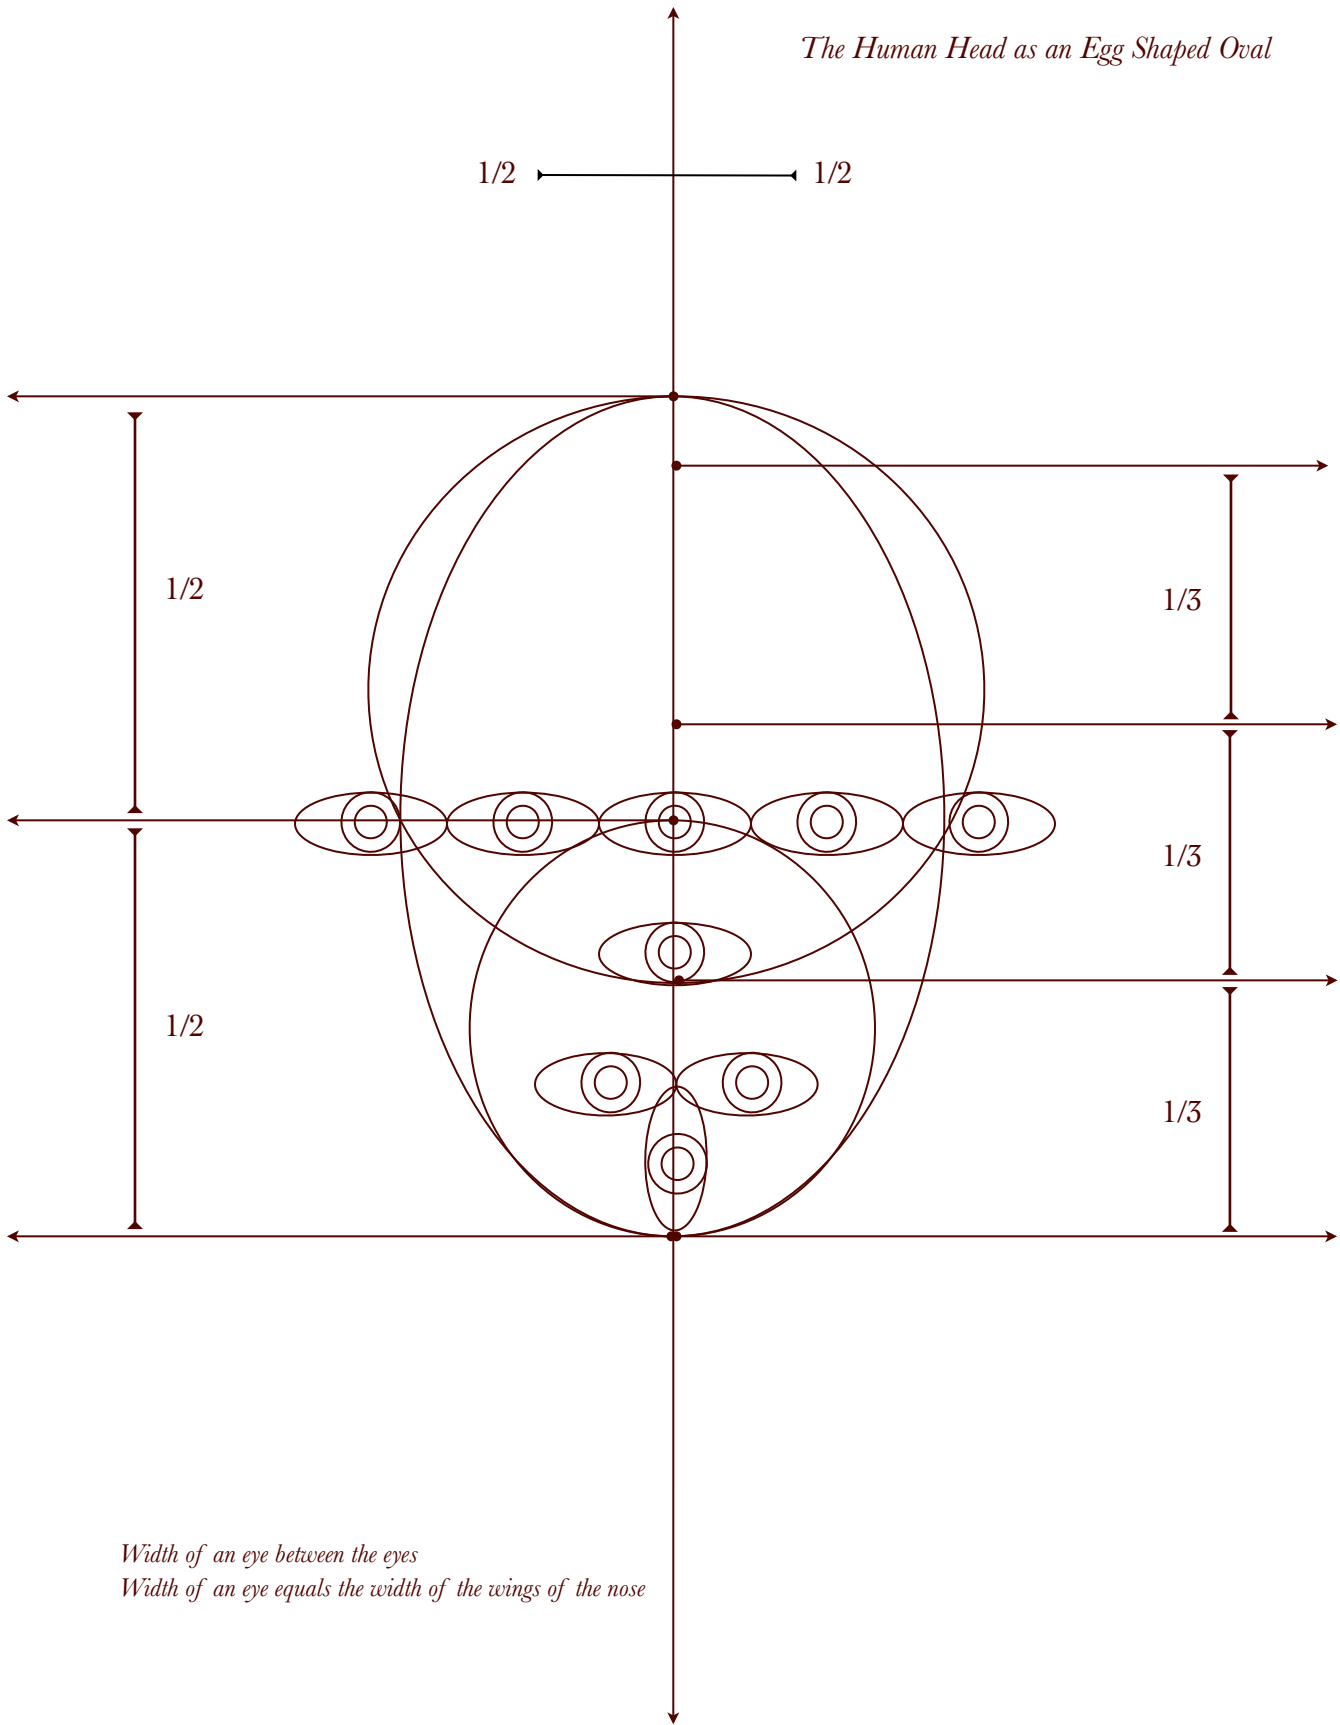

The Human Head as an Egg Shaped Oval

Width of an eye between the eyes
Width of an eye equals the width of the wings of the nose

Idealized Proportion of the Human Head

Humanis Anatomicae

© Copyright by Michael M. Hensley