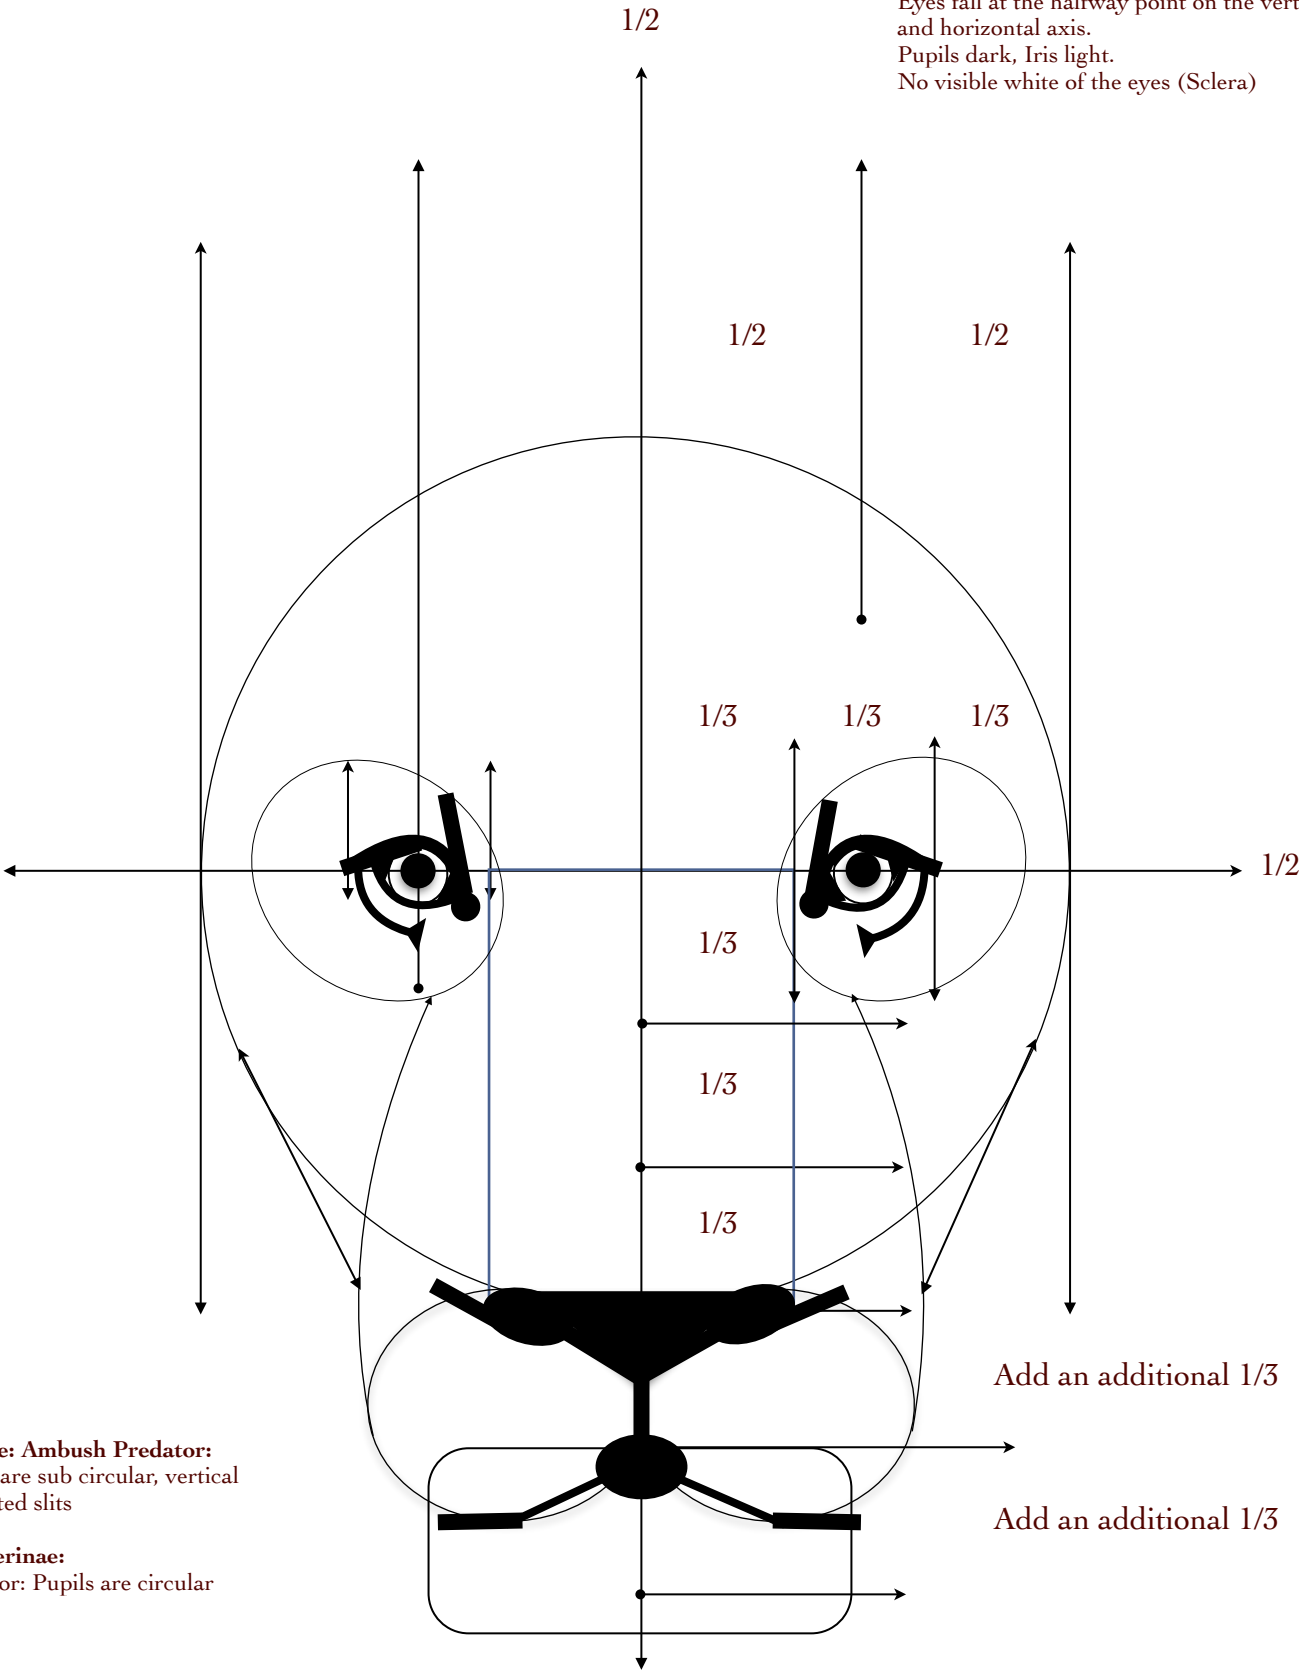

Eyes fall at the halfway point on the vertical and horizontal axis.
 Pupils dark, Iris light.
 No visible white of the eyes (Sclera)

Felinae: Ambush Predator:
 Pupils are sub circular, vertical elongated slits

Pantherinae:
 Predator: Pupils are circular

Add an additional 1/3

Add an additional 1/3

Idealized Proportion: Panthera Leo

Animalia Anatomicae