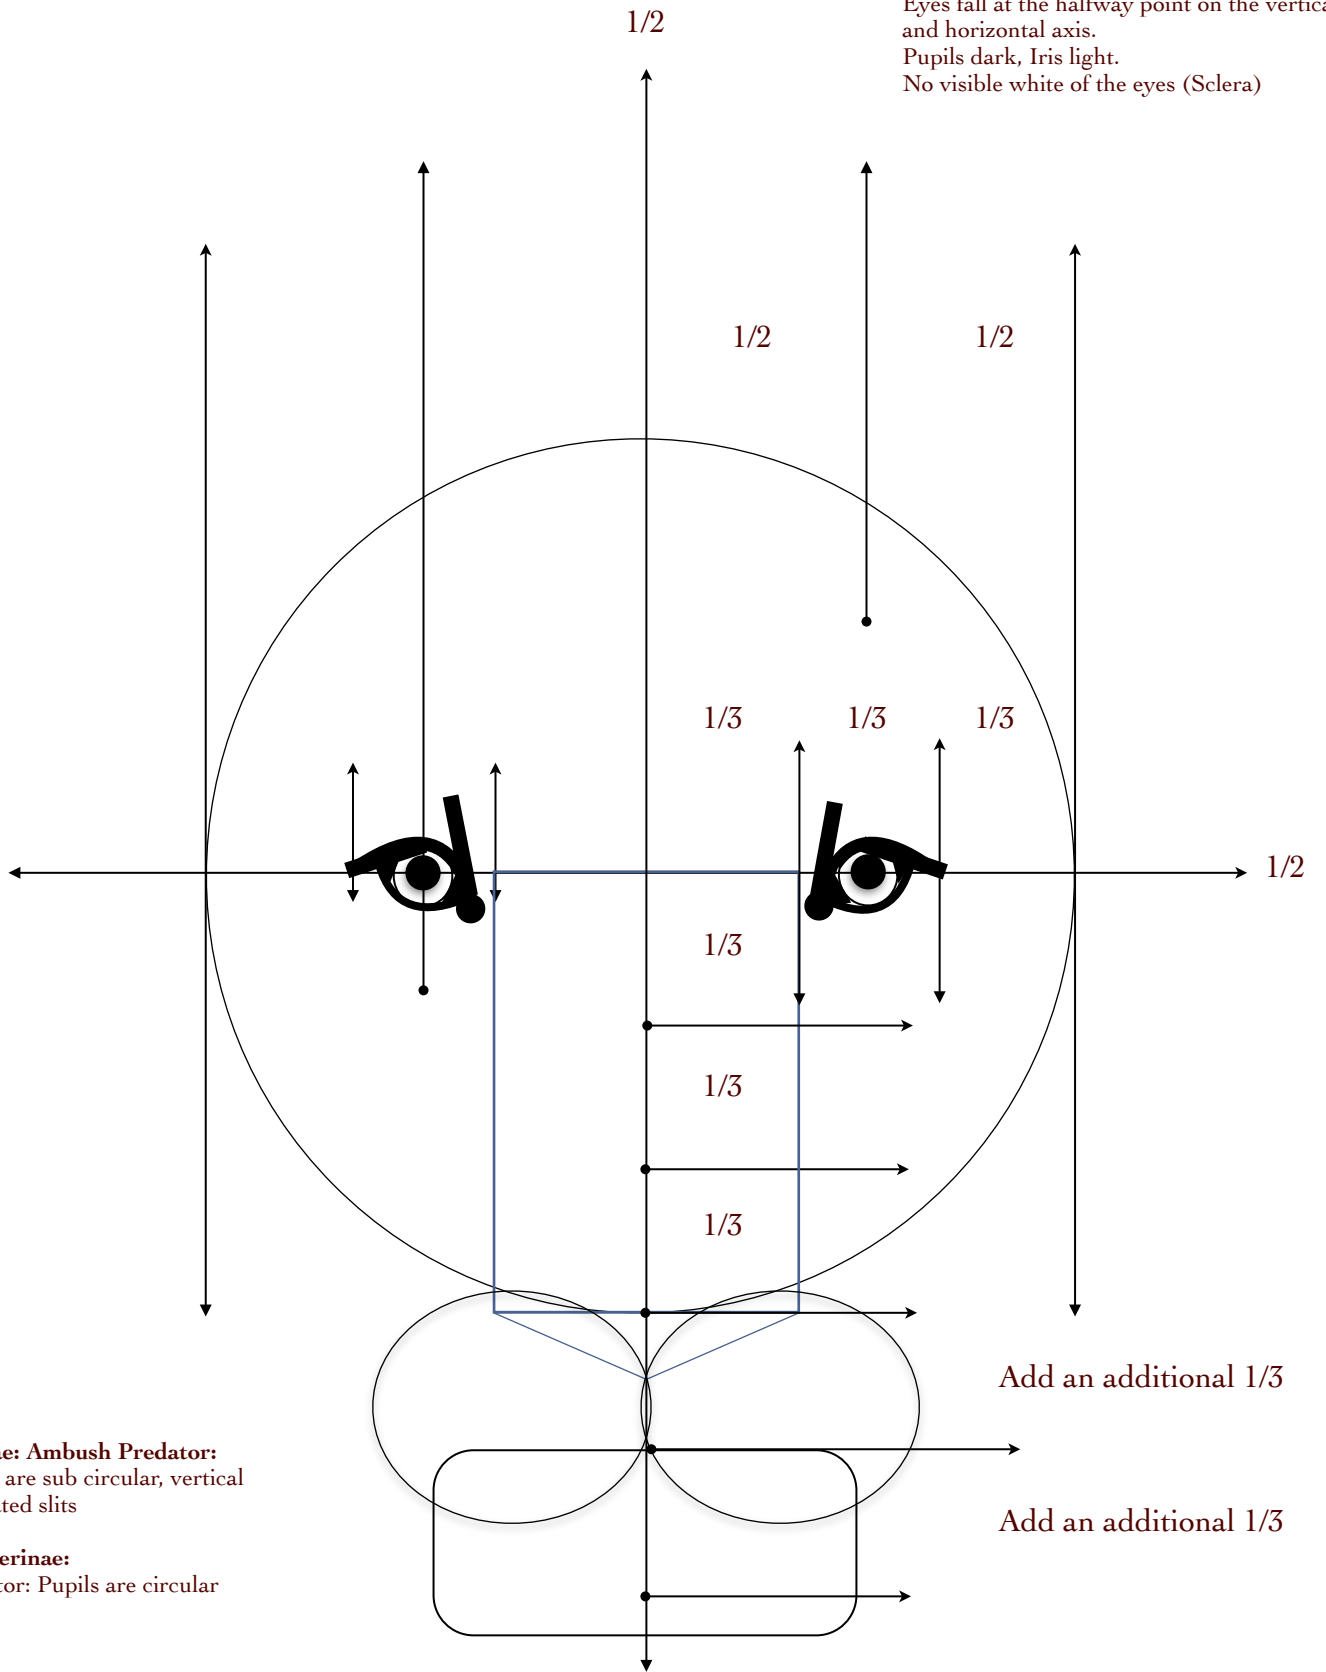

Eyes fall at the halfway point on the vertical and horizontal axis.
 Pupils dark, Iris light.
 No visible white of the eyes (Sclera)

Felinae: Ambush Predator:
 Pupils are sub circular, vertical elongated slits

Pantherinae:
 Predator: Pupils are circular

Idealized Proportion: Panthera Leo

Animalia Anatomicae

© Copyright by Michael M. Hensley