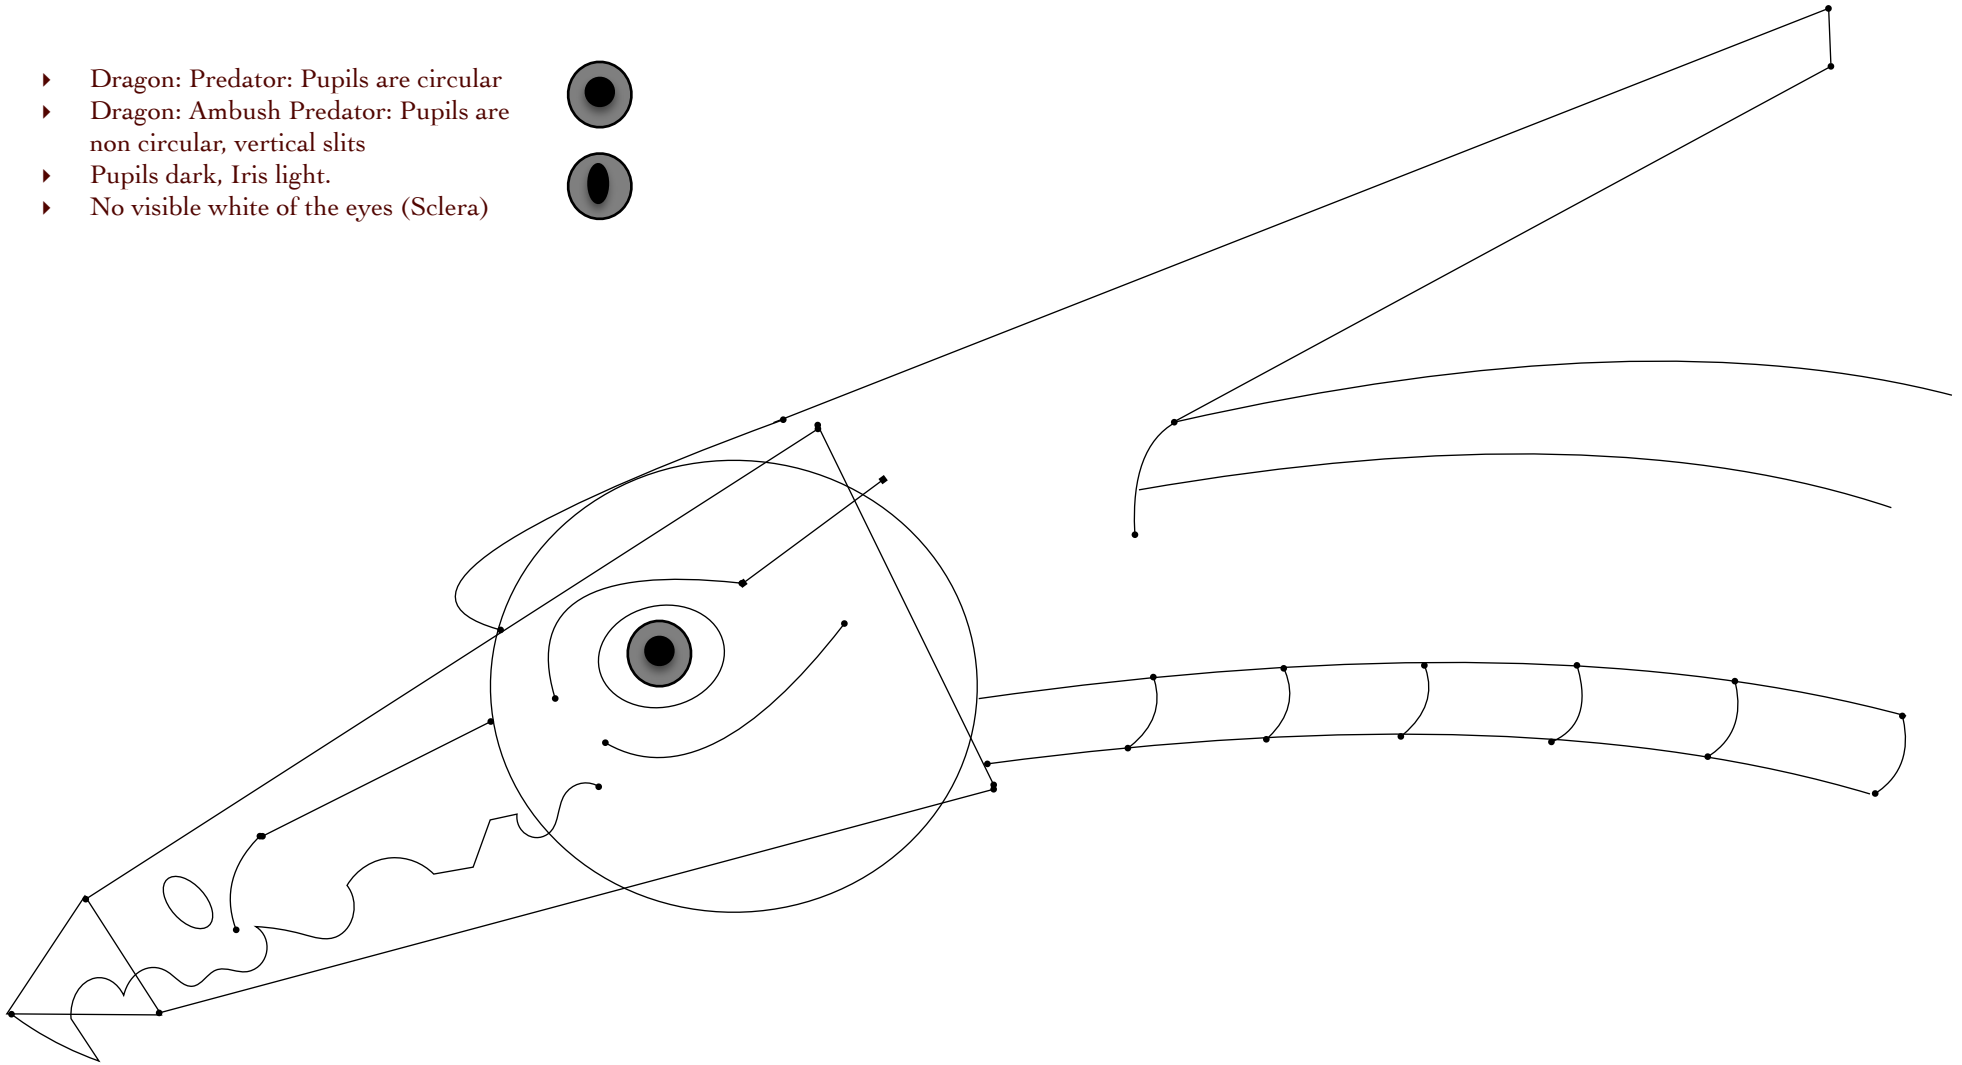

- ▶ Dragon: Predator: Pupils are circular
- ▶ Dragon: Ambush Predator: Pupils are non circular, vertical slits
- ▶ Pupils dark, Iris light.
- ▶ No visible white of the eyes (Sclera)

Idealized Proportion: Needle-nose