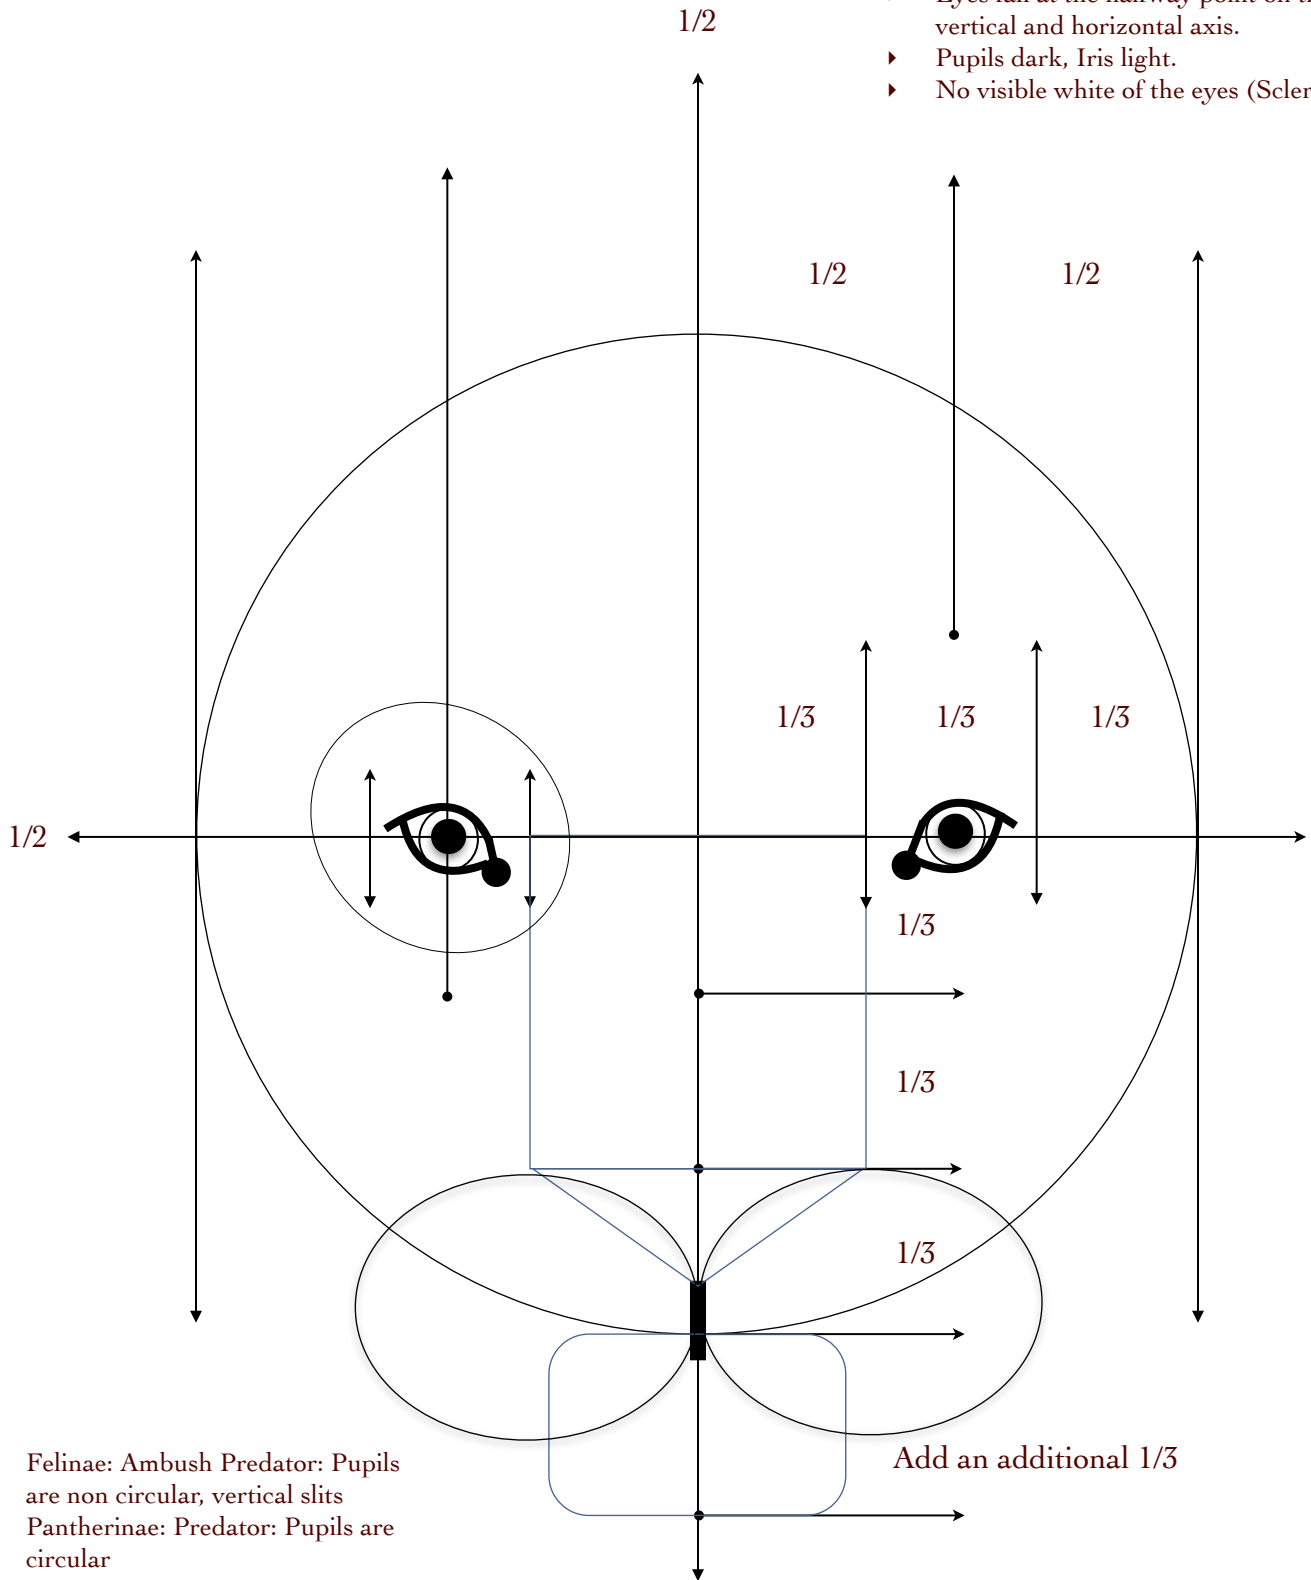

- ▶ Eyes fall at the halfway point on the vertical and horizontal axis.
- ▶ Pupils dark, Iris light.
- ▶ No visible white of the eyes (Sclera)

- ▶ Felinae: Ambush Predator: Pupils are non circular, vertical slits
- ▶ Pantherinae: Predator: Pupils are circular

Idealized Proportion: Puma Concolor

Animalia Anatomicae

© Copyright by Michael M. Hensley