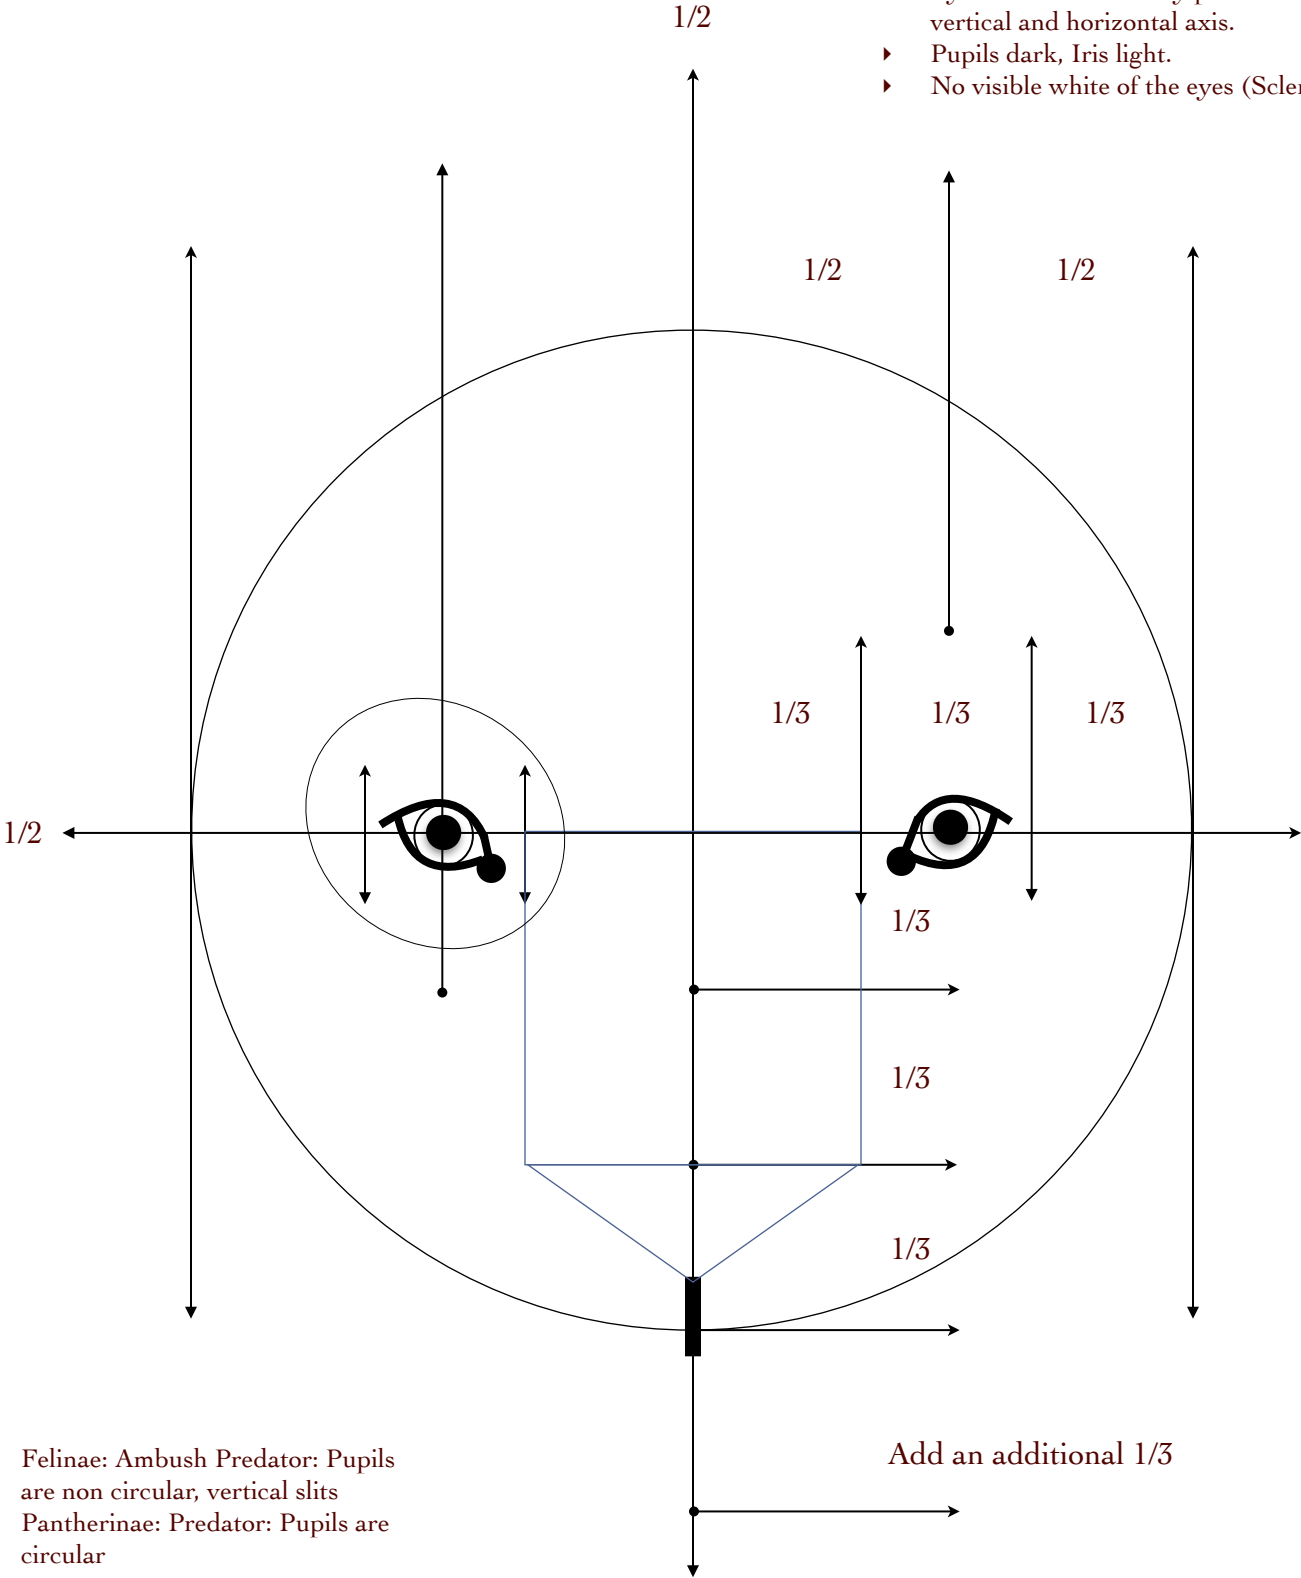

- ▶ Eyes fall at the halfway point on the vertical and horizontal axis.
- ▶ Pupils dark, Iris light.
- ▶ No visible white of the eyes (Sclera)

- ▶ Felinae: Ambush Predator: Pupils are non circular, vertical slits
- ▶ Pantherinae: Predator: Pupils are circular

Add an additional 1/3

Idealized Proportion: Puma Concolor

Animalia Anatomicae