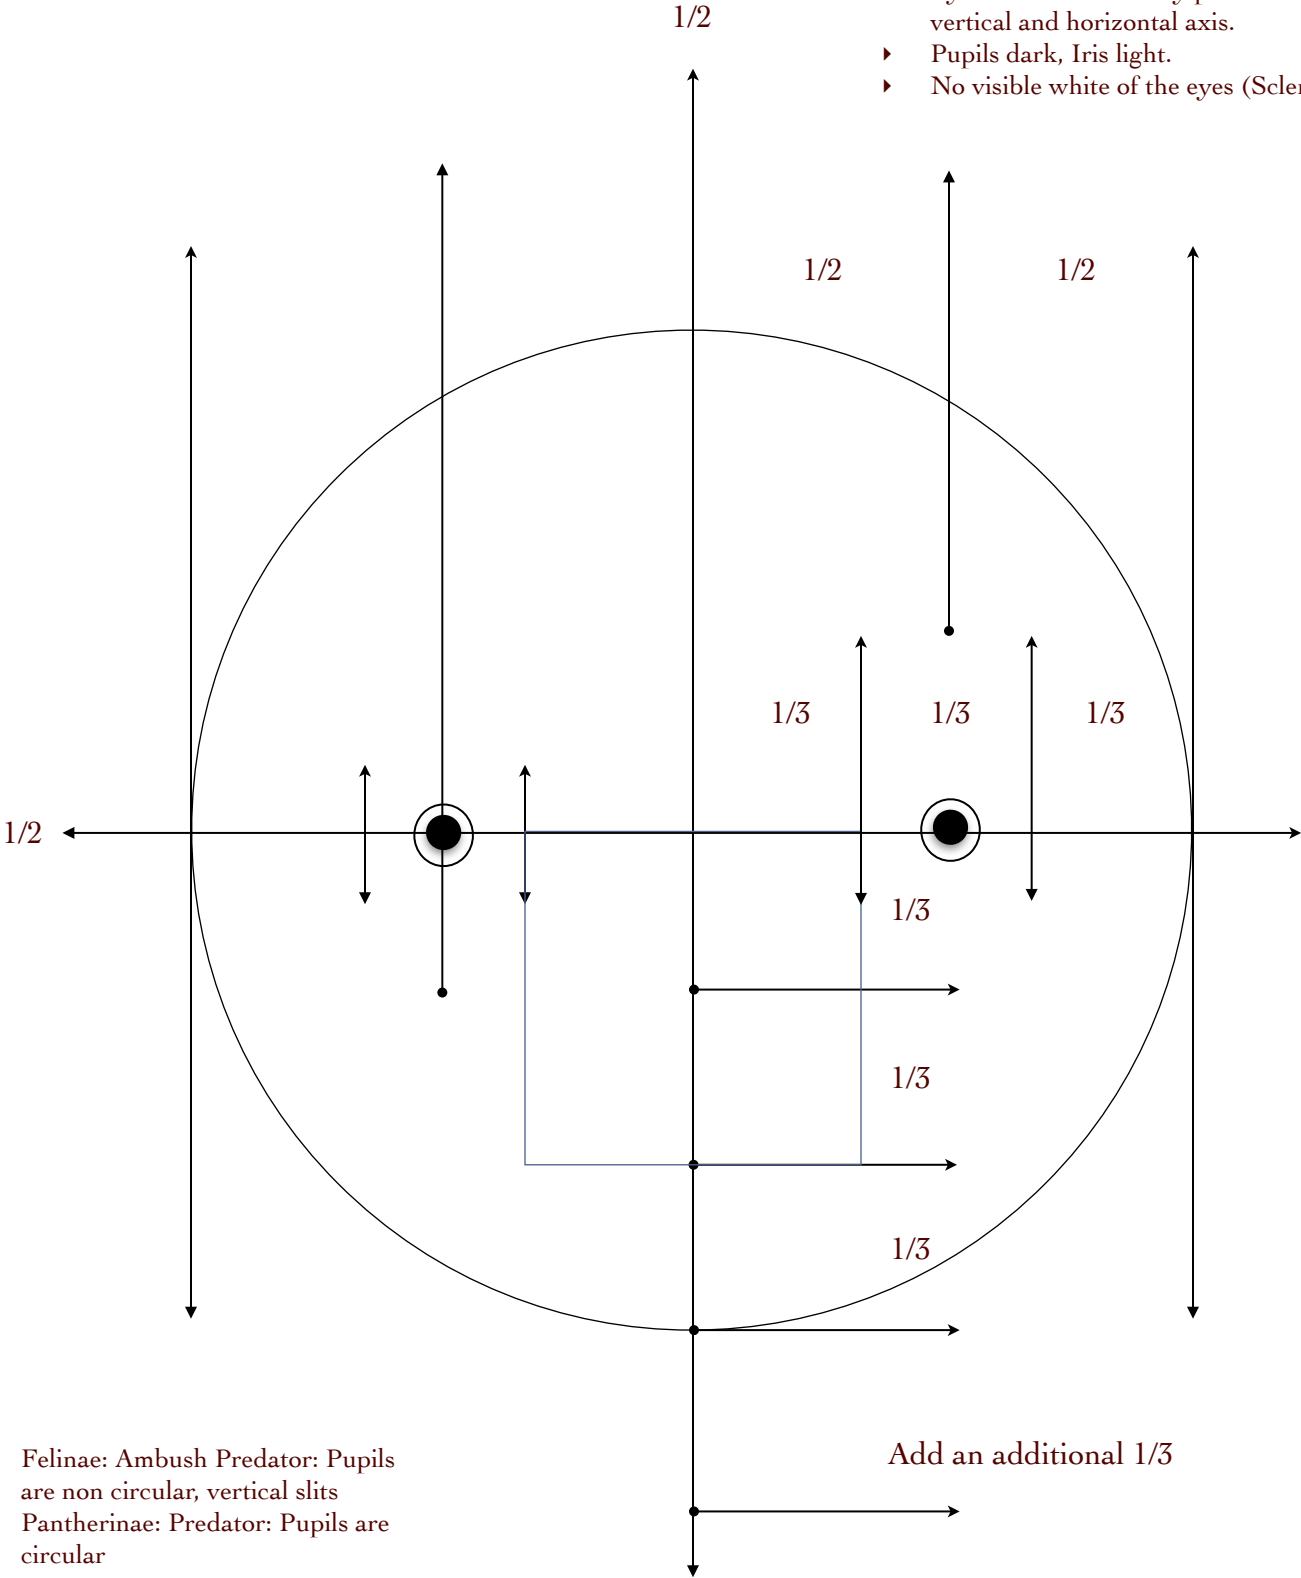

- ▶ Eyes fall at the halfway point on the vertical and horizontal axis.
- ▶ Pupils dark, Iris light.
- ▶ No visible white of the eyes (Sclera)

- ▶ Felinae: Ambush Predator: Pupils are non circular, vertical slits
- ▶ Pantherinae: Predator: Pupils are circular

Idealized Proportion: Puma Concolor

*Animalia Anatomicae*