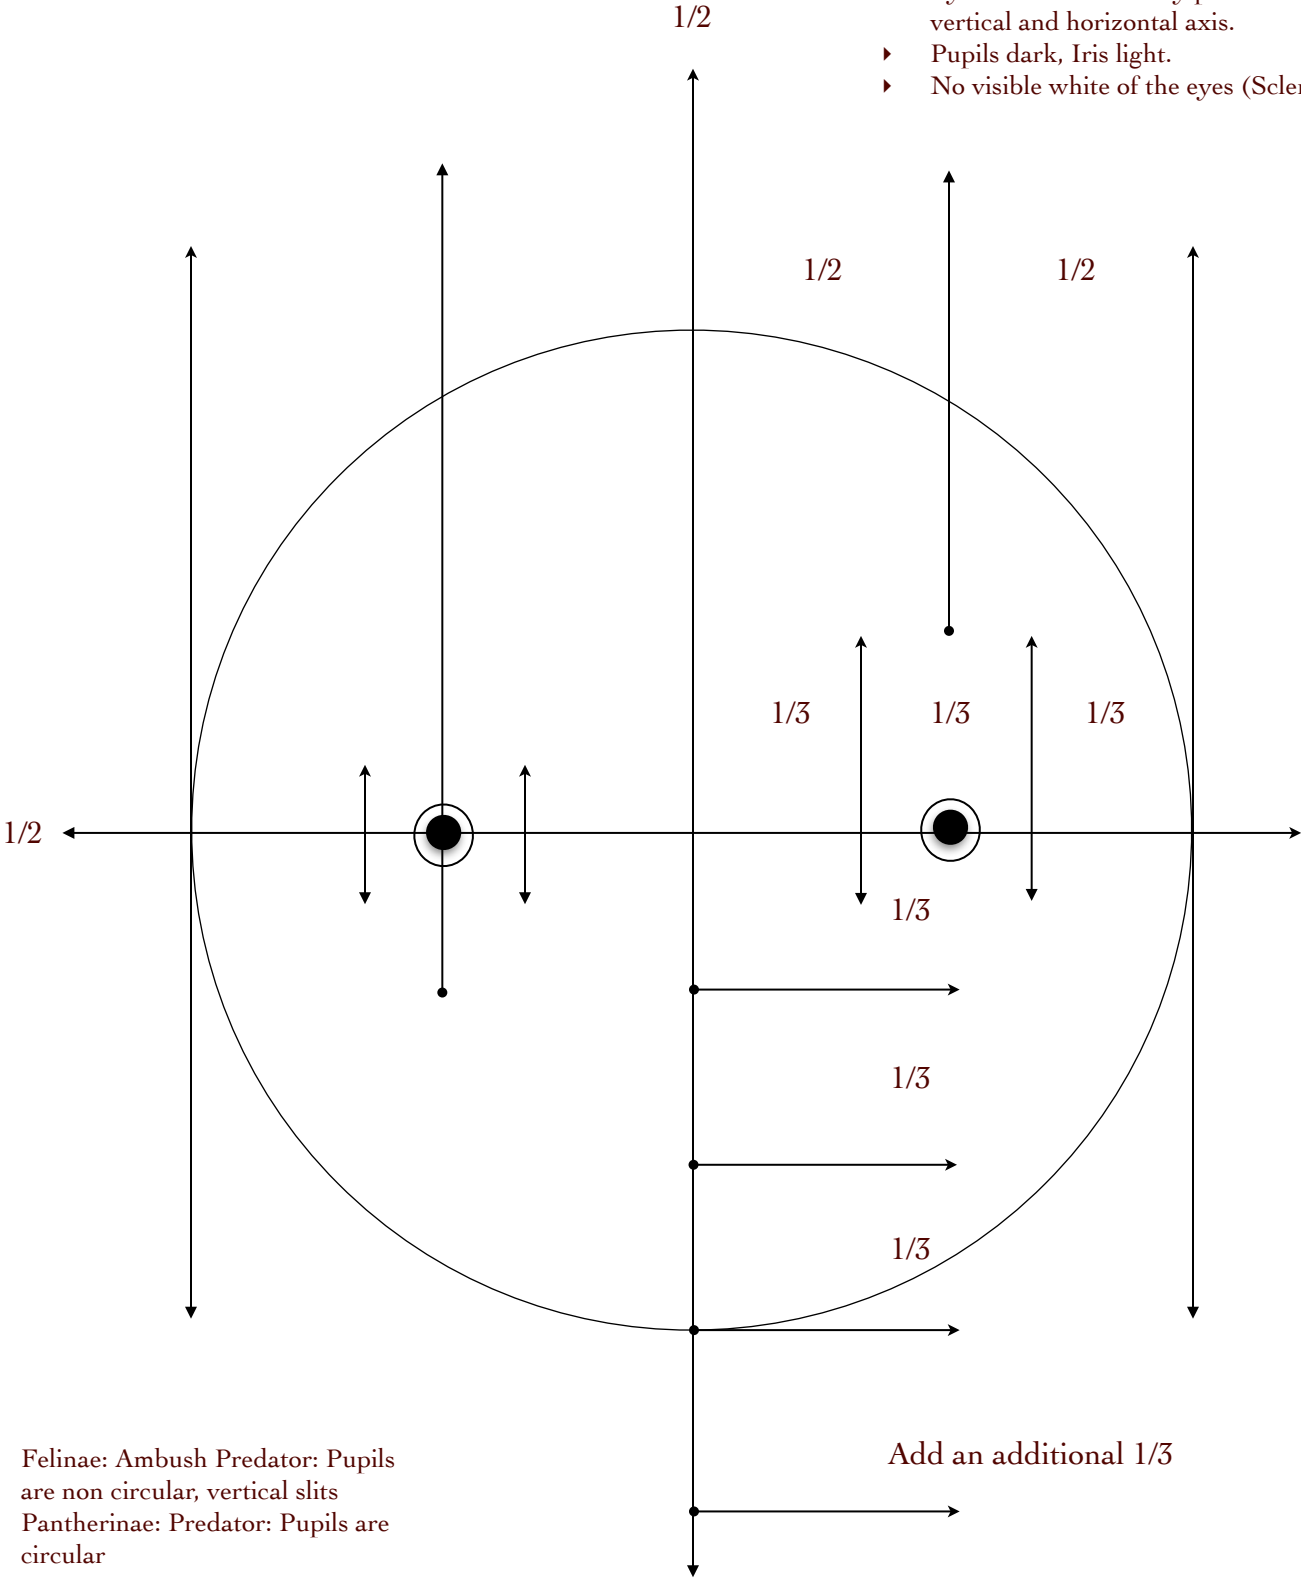

- ▶ Eyes fall at the halfway point on the vertical and horizontal axis.
- ▶ Pupils dark, Iris light.
- ▶ No visible white of the eyes (Sclera)

- ▶ Felinae: Ambush Predator: Pupils are non circular, vertical slits
- ▶ Pantherinae: Predator: Pupils are circular

Idealized Proportion: Puma Concolor

*Animalia Anatomicae*