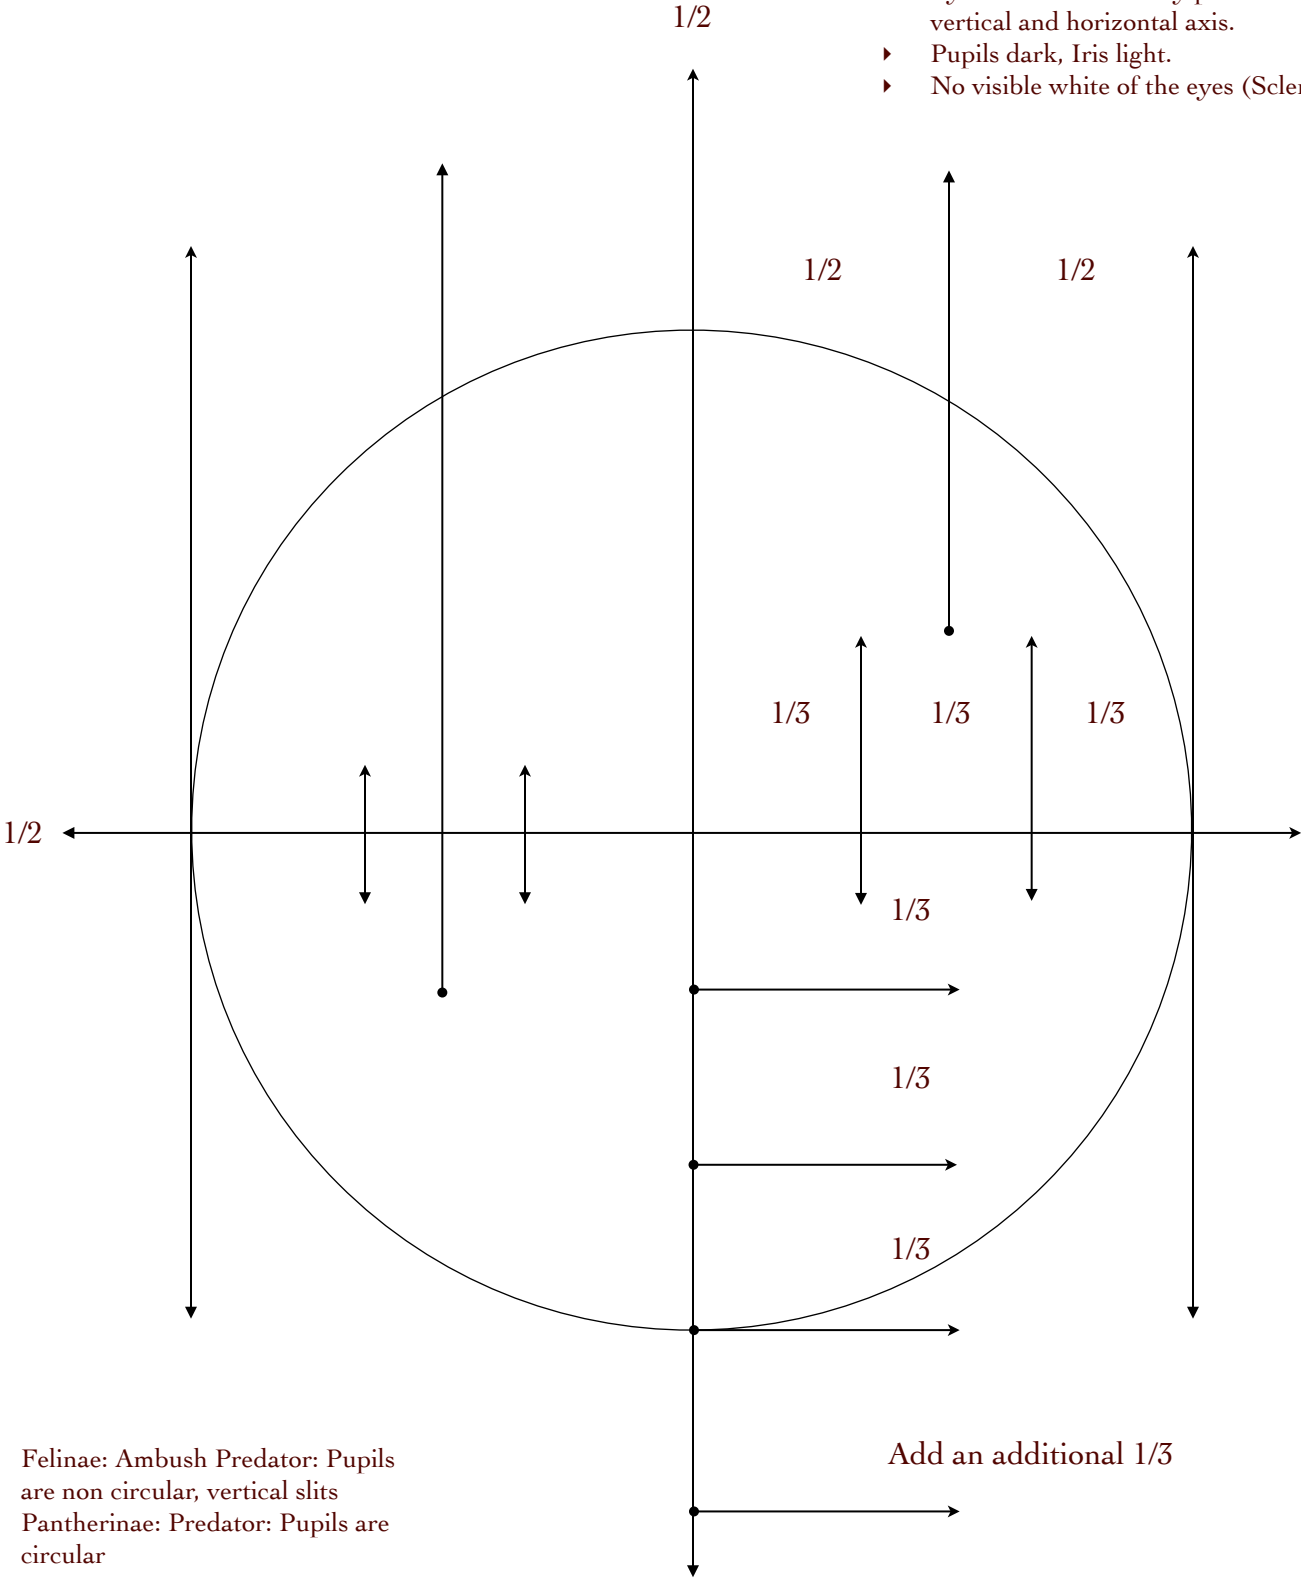

- ▶ Eyes fall at the halfway point on the vertical and horizontal axis.
- ▶ Pupils dark, Iris light.
- ▶ No visible white of the eyes (Sclera)

- ▶ Felinae: Ambush Predator: Pupils are non circular, vertical slits
- ▶ Pantherinae: Predator: Pupils are circular

Add an additional 1/3

Idealized Proportion: Puma Concolor

*Animalia Anatomicae*